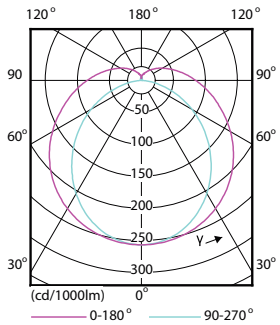

Energy Consumption kWh/1000 h	16 kWh
Product Data	
Full product code	871869668740600
Order product name	MASTER LEDtube 1200mm UO 16W 865 T8
EAN/UPC - Product	8718696687406
Order code	929001298002
Numerator - Quantity Per Pack	1
Numerator - Packs per outer box	10
Material Nr. (12NC)	929001298002
Net Weight (Piece)	0.251 kg

Dimensional drawing

TLED 4ft 16W-36W 2500lm 160D 6500K G13ND

Product	D1	D2	A1	A2	A3
MASTER LEDtube 1200mm UO 16W 865 T8	25.78 mm	28 mm	1198.2 mm	1205.3 mm	1212.4 mm

Photometric data

General Uniform Lighting
1 x 16W 16W 4000K 160D 1200mm
Page 11

LEDtube 1200mm UO 16W 865 T8

LEDtube 1200mm UO 16W 865 T8

MASTER LEDtube EM/Mains T8

Photometric data

LEDtube 600mm 1200mm 1500mm UO T8

Lifetime

LEDtube 600mm 1200mm 1500mm UO T8

LEDtube 600mm 1200mm 1500mm UO T8