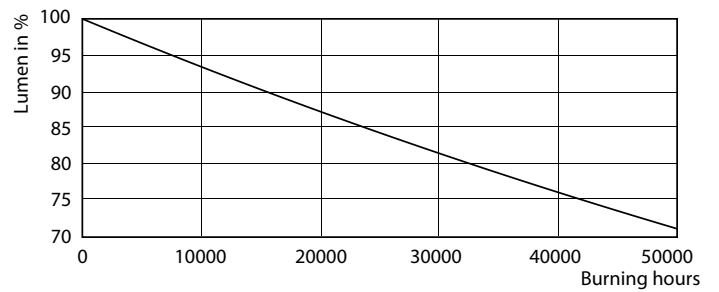

Warnings and Safety

- NOTES: The overall energy efficiency and light distribution of any installation that uses these lamps are determined by the design of the installation.

Product data

General Information		LLMF At End Of Nominal Lifetime (Nom) 70 %	
Cap-Base	G13 [Medium Bi-Pin Fluorescent]		
EU RoHS compliant	Yes		
Nominal Lifetime (Nom)	50000 h		
Switching Cycle	200000X		
Light Technical		Operating and Electrical	
Color Code	865 [CCT of 6500K]	Input Frequency	50 to 60 Hz
Beam Angle (Nom)	160 °	Power (Nom)	16 W
Luminous Flux (Nom)	2500 lm	Lamp Current (Max)	75 mA
Color Designation	Cool Daylight	Lamp Current (Min)	68 mA
Correlated Color Temperature (Nom)	6500 K	Starting Time (Nom)	0.5 s
Luminous Efficacy (rated) (Nom)	156.00 lm/W	Warm Up Time to 60% Light (Nom)	0.5 s
Color Consistency	<6	Power Factor (Nom)	0.9
Color Rendering Index (Nom)	83	Voltage (Nom)	220-240 V
		Temperature	
		T-Ambient (Max)	35 °C
		T-Ambient (Min)	-20 °C
		T-Storage (Max)	65 °C

LEDtube 1200mm UO 16W 865 T8

LEDtube 1200mm UO 16W 865 T8

MASTER LEDtube EM/Mains T8

Photometric data

LEDtube 600mm 1200mm 1500mm UO T8

Lifetime

LEDtube 600mm 1200mm 1500mm UO T8

LEDtube 600mm 1200mm 1500mm UO T8