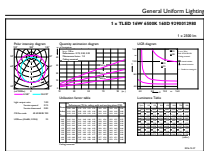

Photometric data

LEDtube 1200mm UO 16W 865 T8