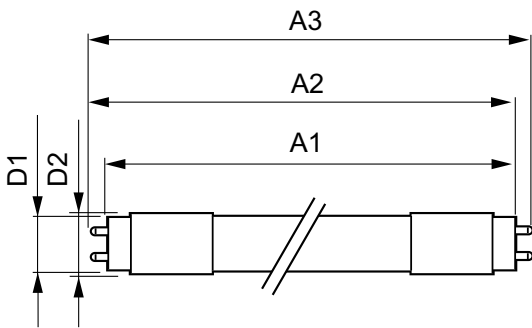

MASTER LEDtube EM/Mains T8

T-Storage (Min)	-40 °C
T-Case Maximum (Nom)	55 °C
Controls and Dimming	
Dimmable	No
Mechanical and Housing	
Product Length	1200 mm
Approval and Application	
Energy Efficiency Label (EEL)	A++
Energy Saving Product	Yes
Approval Marks	TUV CE marking RoHS compliance KEMA Keur certificate

Energy Consumption kWh/1000 h	16 kWh
Product Data	
Full product code	871869668740600
Order product name	MASTER LEDtube 1200mm UO 16W 865 T8
EAN/UPC - Product	8718696687406
Order code	929001298002
Numerator - Quantity Per Pack	1
Numerator - Packs per outer box	10
Material Nr. (12NC)	929001298002
Net Weight (Piece)	0.251 kg

Dimensional drawing

TLED 4ft 16W-36W 2500lm 160D 6500K G13ND

Product	D1	D2	A1	A2	A3
MASTER LEDtube 1200mm UO 16W 865 T8	25.78 mm	28 mm	1198.2 mm	1205.3 mm	1212.4 mm

Photometric data

LEDtube 1200mm UO 16W 865 T8